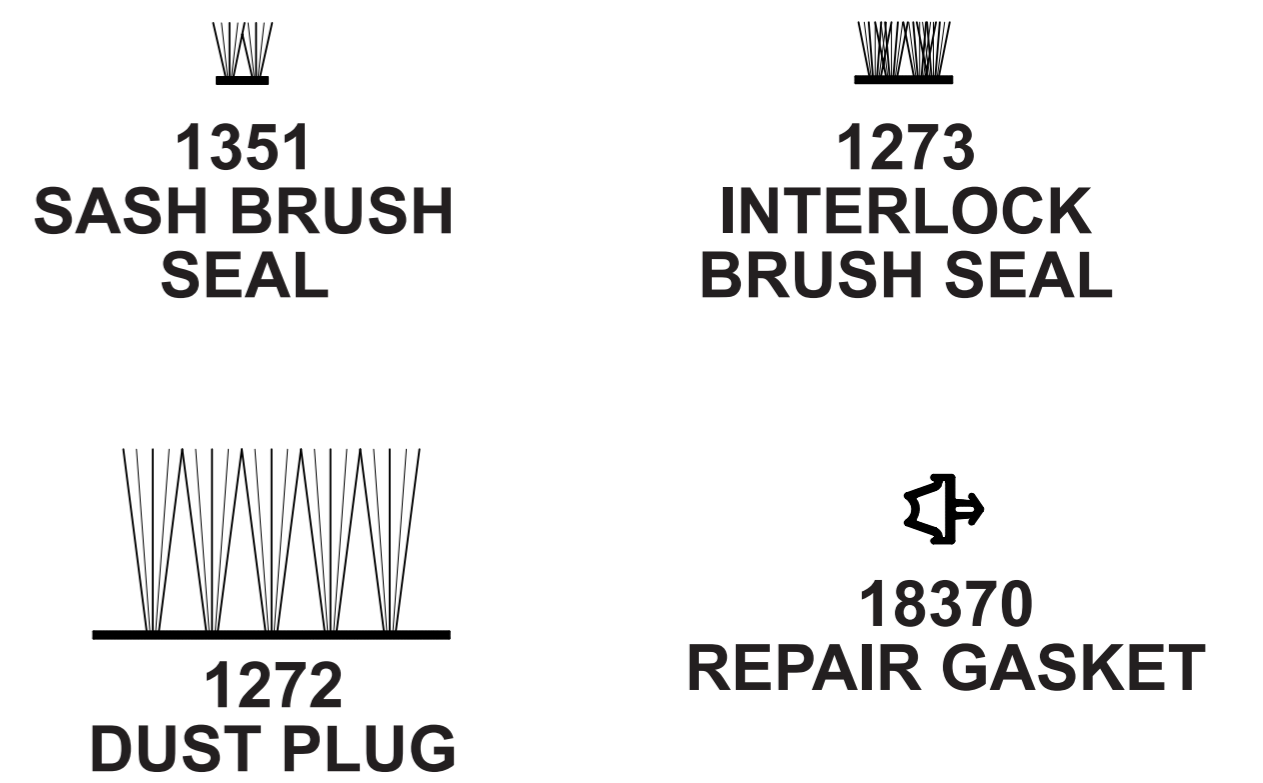

Sliding Patio Door

IN-LINE SLIDING PATIO DOOR

MAIN PROFILES

GLAZING BEADS

METAL SECTIONS

WEATHERSEALS

ANCILLARIES

3 TRACK COMPONENTS