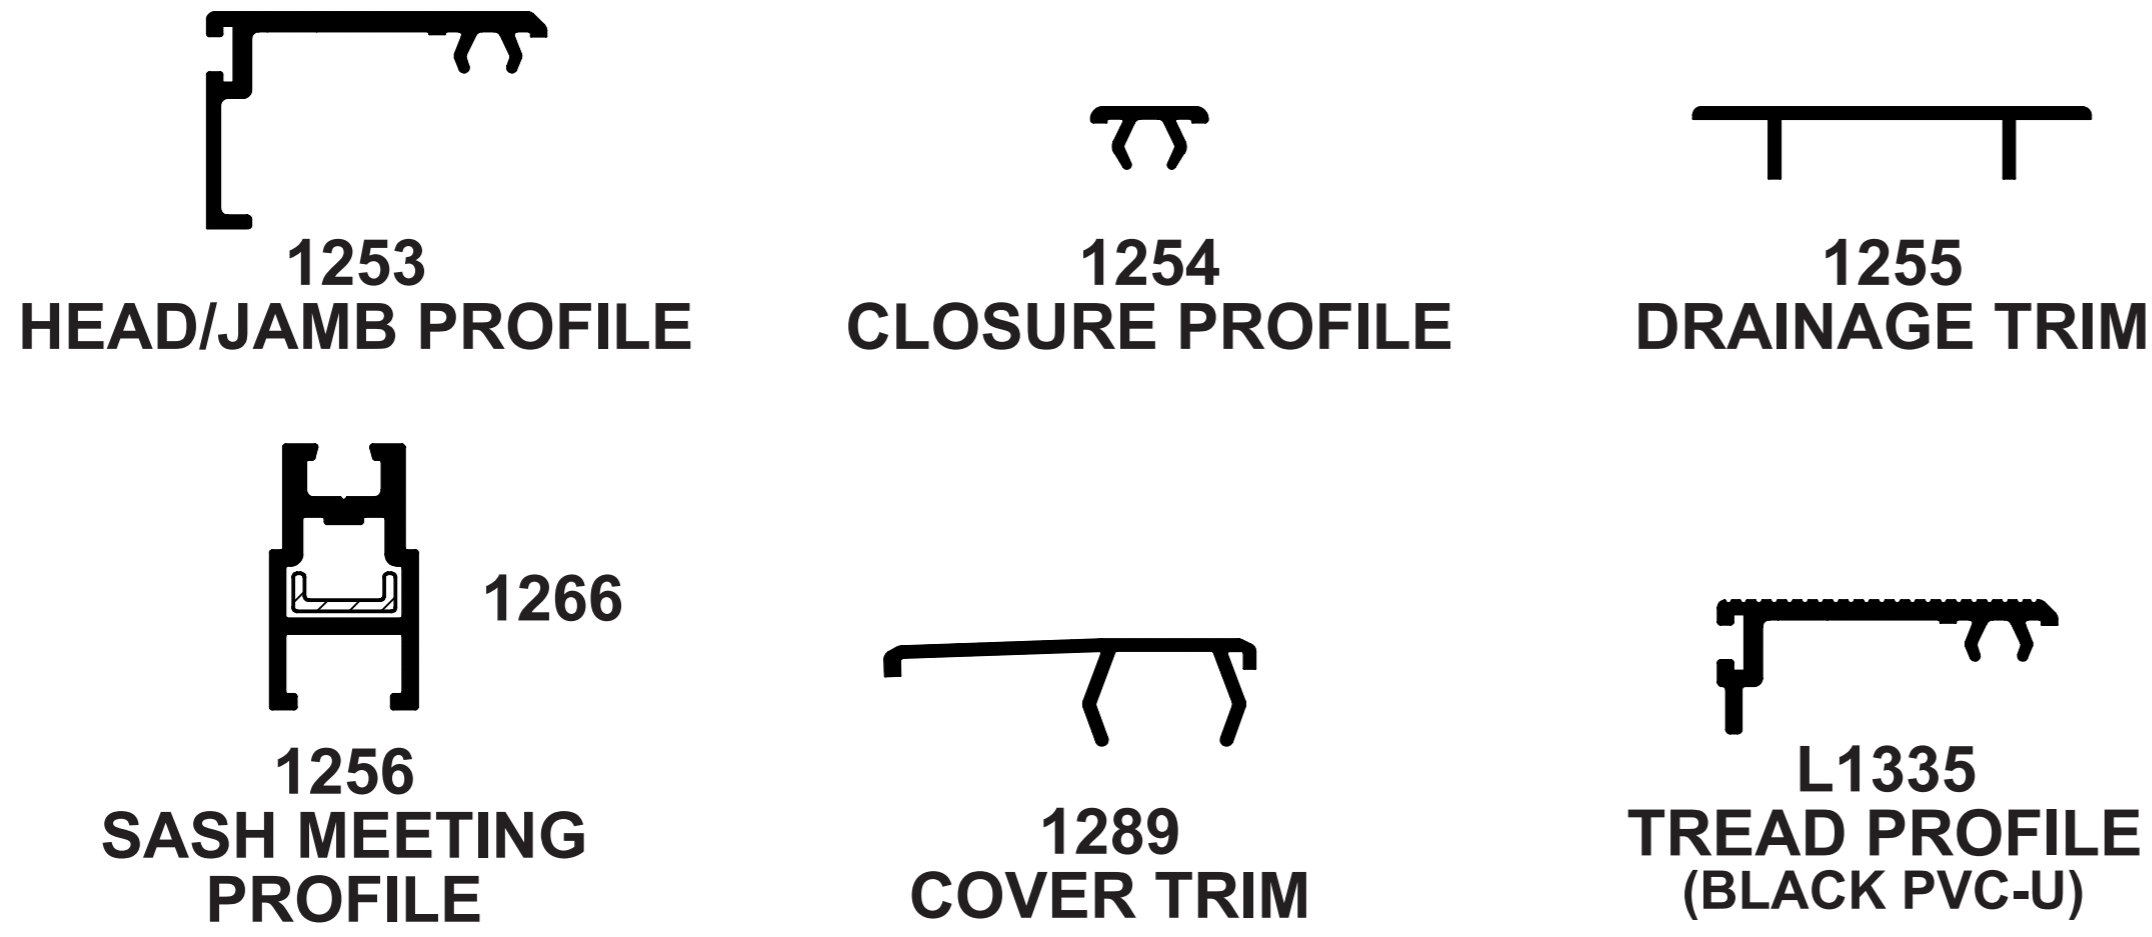

Sliding Patio Door

IN-LINE SLIDING PATIO DOOR

MAIN PROFILES

GLAZING BEADS

METAL SECTIONS

WEATHERSEALS

ANCILLARIES

3 TRACK COMPONENTS