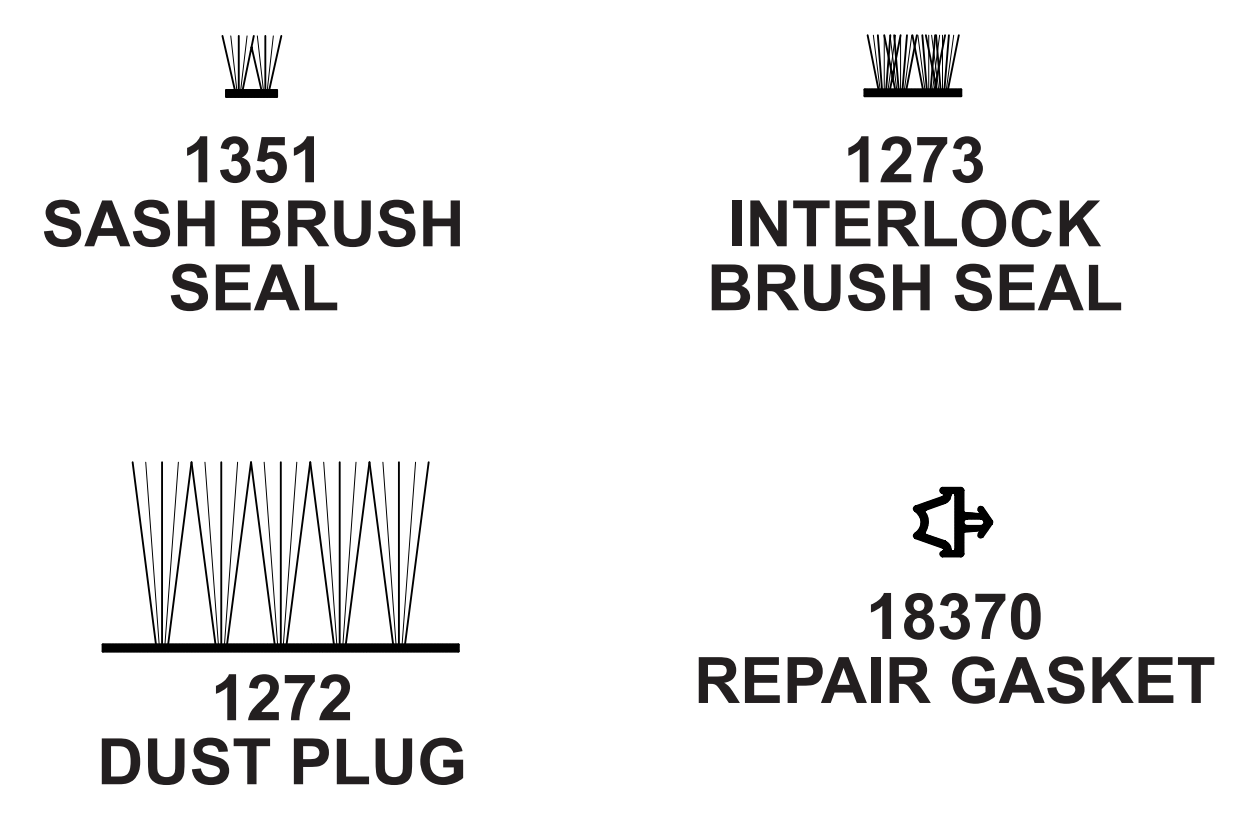

Sliding Patio Door

IN-LINE SLIDING PATIO DOOR

MAIN PROFILES

GLAZING BEADS

METAL SECTIONS

WEATHERSEALS

ANCILLARIES

3 TRACK COMPONENTS