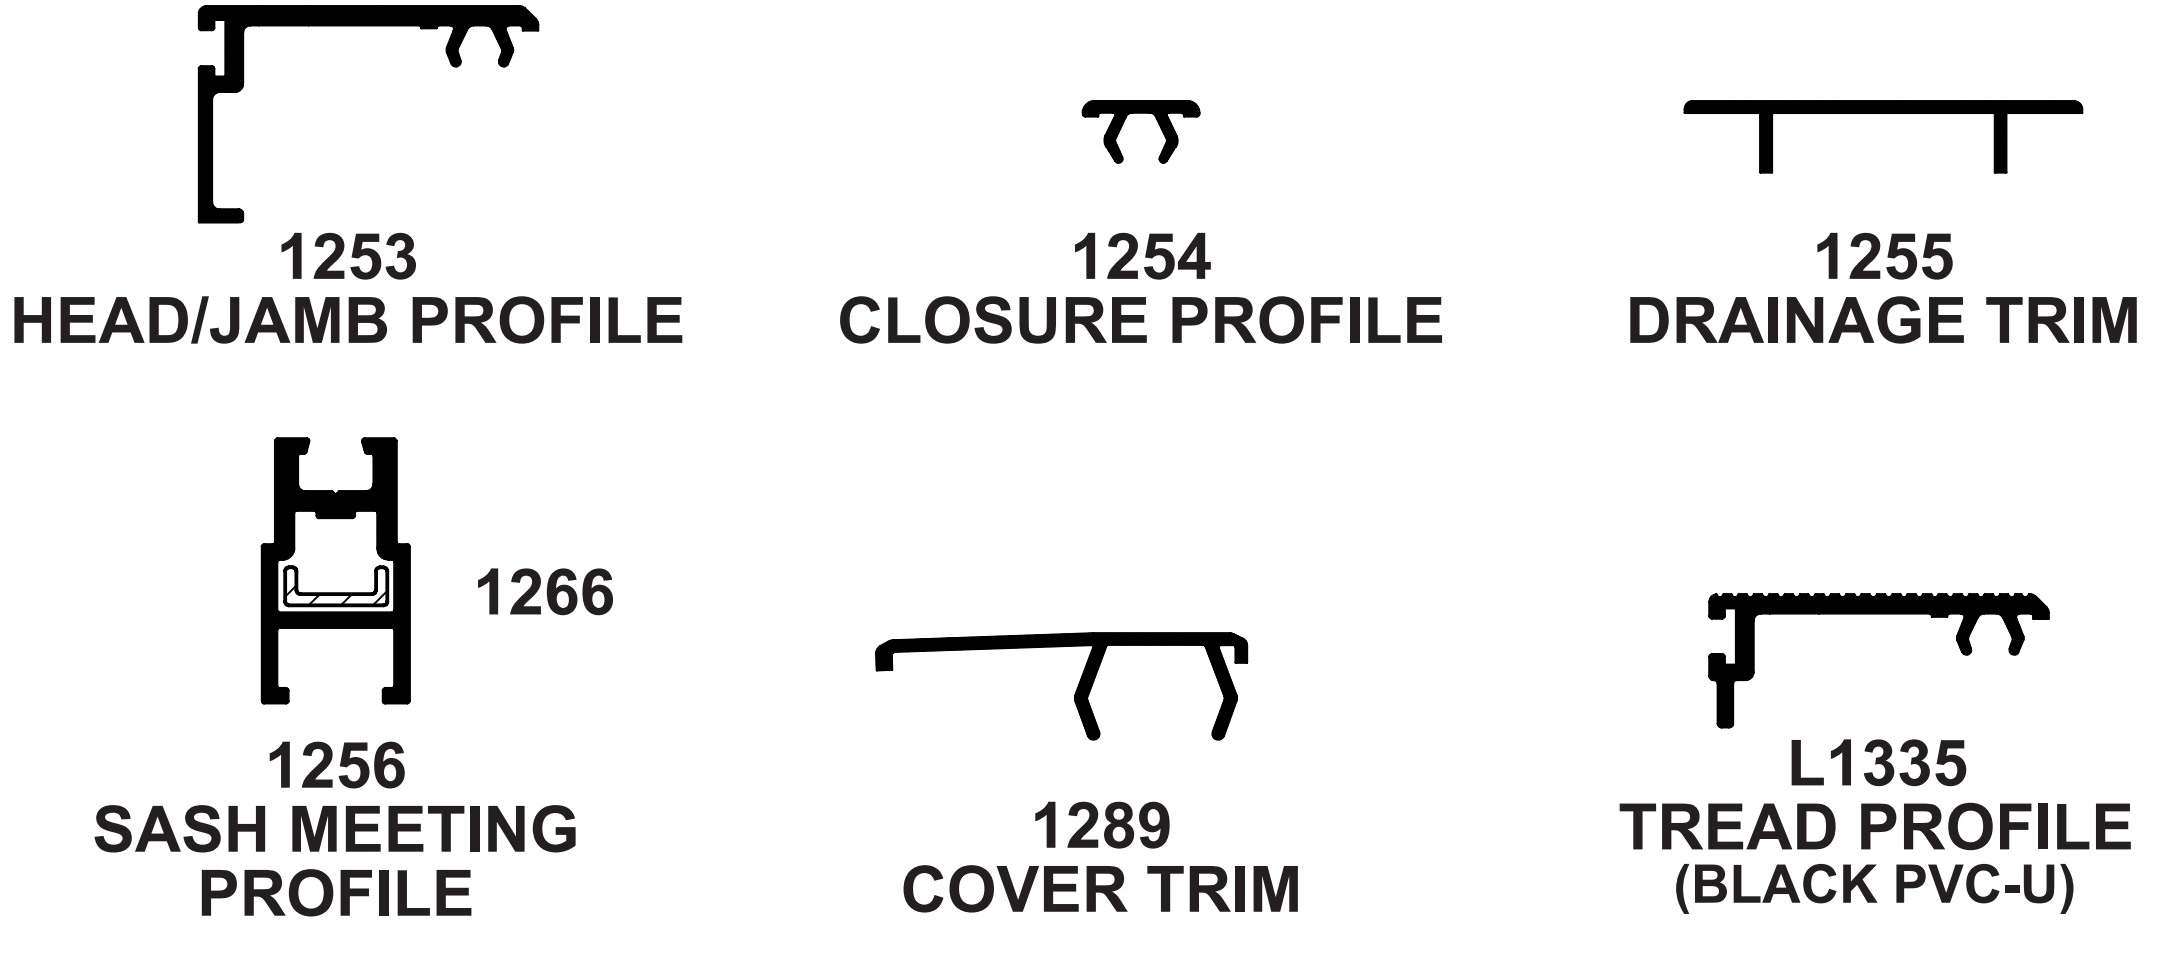

Sliding Patio Door

IN-LINE SLIDING PATIO DOOR

MAIN PROFILES

GLAZING BEADS

METAL SECTIONS

WEATHERSEALS

ANCILLARIES

3 TRACK COMPONENTS