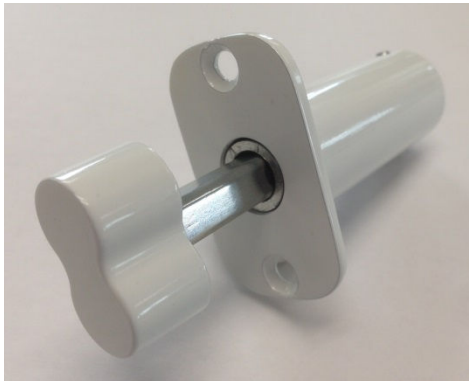

SPECIFIC PRODUCT	DOCUMENT CATEGORY	DATE		REV.	REFERENCE	PAGE
PATIO DOOR	PRODUCT CHANGE	MAY	2017	0	T1706	01

As part of our policy of continuous product improvement we would like to inform you of a change to the Patio Door Interlock Bolt: Part Number **1370**. The current part has been discontinued by the supplier and replaced with the new design. This change will not affect the overall performance of this part. Unfortunately as part of this change we will no longer be able to supply brown parts.

1370
PATIO DOOR INTERLOCK BOLT

MANUFACTURE

No change.

AVAILABILITY

The new parts will become available as stocks of the existing colours are depleted.

REDUNDANT STOCKS

We strongly advise that users of this product manage their stocks carefully, as we will not be accepting any returns of redundant stock.

ORDERING

Patio Door – Interlock Bolt

PART NO.	DESCRIPTION	PACK QTY	COLOUR	X-STOCK	2-ORDER
1370	INTERLOCK BOLT	5	WHITE	✓	
D1370			GOLD		
H1370			CHROME		
L1370			BLACK		