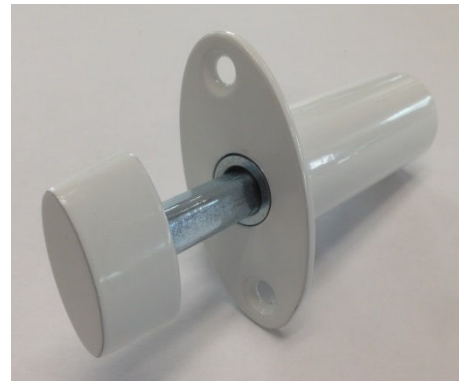

SPECIFIC PRODUCT	DOCUMENT CATEGORY	DATE		REV.	REFERENCE	PAGE
PATIO DOOR	PRODUCT CHANGE	MAY	2017	0	T1706	01

As part of our policy of continuous product improvement we would like to inform you of a change to the Patio Door Interlock Bolt: Part Number **1370**. The current part has been discontinued by the supplier and replaced with the new design. This change will not affect the overall performance of this part. Unfortunately as part of this change we will no longer be able to supply brown parts.

1370
PATIO DOOR INTERLOCK BOLT

MANUFACTURE

No change.

AVAILABILITY

The new parts will become available as stocks of the existing colours are depleted.

REDUNDANT STOCKS

We strongly advise that users of this product manage their stocks carefully, as we will not be accepting any returns of redundant stock.

ORDERING

Patio Door – Interlock Bolt

PART NO.	DESCRIPTION	PACK QTY	COLOUR	X-STOCK	2-ORDER
1370	INTERLOCK BOLT	5	WHITE	✓	
D1370			GOLD		
H1370			CHROME		
L1370			BLACK		