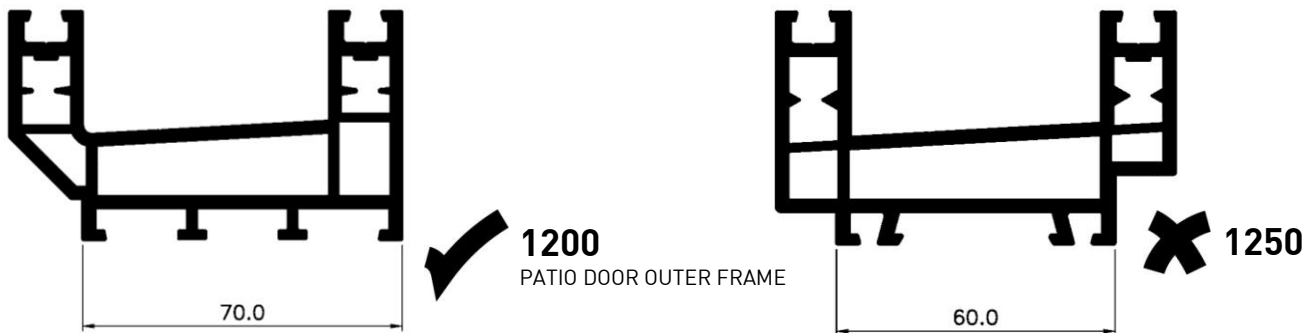

SPECIFIC PRODUCT	DOCUMENT CATEGORY	DATE	REV.	REFERENCE	PAGE
PATIO DOOR	PRODUCT INTRODUCTION	JUN 2016	0	T1605	01

As part of our policy of continuous product improvement we are pleased to announce the introduction of the new Patio Door Outer Frame: Part Number **1200**. This new part will replace Part Number: 1250 (all colours) and features a revised back edge detail. This change allows the product to suite with all current/future window & door systems. As part of this change we have also introduced a new Outer Frame Steel Reinforcing: Part Number **1262** which will replace: Part Number 1259 and Mechanical Joint Cleat: Part Number **1268** which will replace: Part Numbers 1278 & P1278.